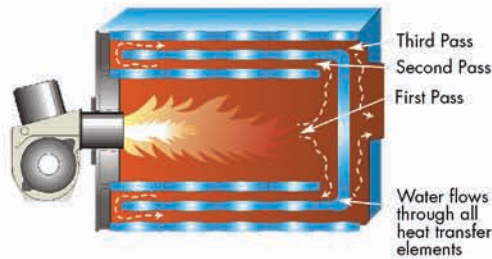

CROWN'S THREE-PASS DESIGN

ADDITIONAL FEATURES / BENEFITS

- Smooth Surface Heat Exchanger
- Fast Response from Low Water Content
- Ultra Compact Size
- Hi-Limit Aquastat Relay Combination (L8148A)
- Burner Door Safety Switch
- Differential Pressure Switch
- Refractory Lined Combustion Chamber

CrownBoiler.com
PHILADELPHIA, PA