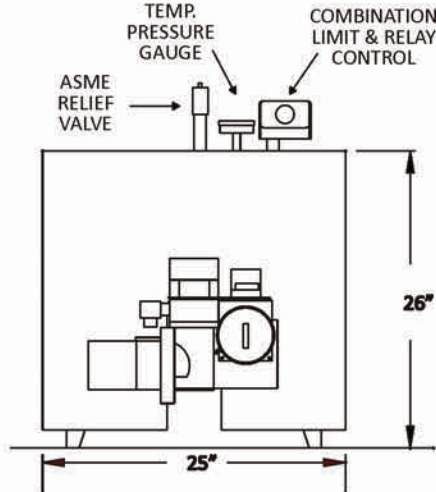

# SERIES ODV - FREEPORT TECHNICAL INFORMATION

MODEL NUMBER	NO. SECTIONS	D.O.E HEATING CAPACITY (BTU/HR)	IBR NET RATING (BTU/HR)	BURNER CAPACITY GPH	AFUE (%) W/ CARLIN BURNER	WATER CONTENT (GALS.)	DIMENSION (INCHES)			FLUE COLLAR DIAMETER (INCHES)	SHIPPING WEIGHT (APPROX.)
							A	B			
								STANDARD CONNECTION	W/ OPTIONAL TEE		
ODV-75	3	91,000	79,000	0.75	85.0 ★	4.2	32 - 1/4	24	14	4	463
ODV-100	3	119,000	103,000	1.00	83.1	4.2	32 - 1/4	24	14	4	463
ODV-125	4	150,000	130,000	1.25	83.5	5.5	37 - 1/4	24	14	4	547