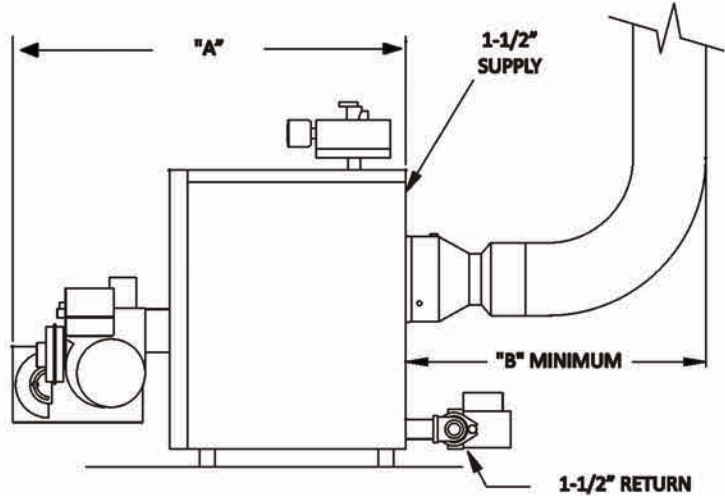

# SERIES ODV - FREEPORT TECHNICAL INFORMATION

MODEL NUMBER	NO. SECTIONS	D.O.E HEATING CAPACITY (BTU/HR)	IBR NET RATING (BTU/HR)	BURNER CAPACITY GPH	AFUE (%) W/ CARLIN BURNER	WATER CONTENT (GALS.)	DIMENSION (INCHES)			FLUE COLLAR DIAMETER (INCHES)	SHIPPING WEIGHT (APPROX.)
							A	B			
								STANDARD CONNECTION	W/ OPTIONAL TEE		
ODV-75	3	91,000	79,000	0.75	85.0 ★	4.2	32 - 1/4	24	14	4	463
ODV-100	3	119,000	103,000	1.00	83.1	4.2	32 - 1/4	24	14	4	463
ODV-125	4	150,000	130,000	1.25	83.5	5.5	37 - 1/4	24	14	4	547