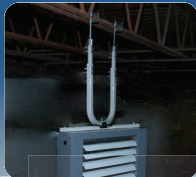

The Quick Swivel can easily be installed in residential or commercial applications. Turn the Swivel in any direction you need & then lock it in place, it's that quick.

Patent Pending

Quick-Sling's Quick Swivel provides you with a non-swinging, rotating platform that is quick, safe, stable and affordable.