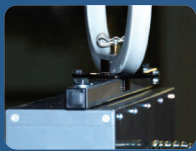

## Quick-Sling Quick Swivel SPECS QSWI 2000

Each arm attaches to wood using 2 zip screws for stability & a 4" through bolt & wing nut for security.

It can also be installed using our wood beam adapters (left) or to steel using our steel beam adapters (below).

Extension arms individually adjust in one inch increments using thumb screws & wing nuts for speed & versatility.

This "U" mount installs as high as 19.5" or as low as 27.5" on flat or pitched roofs.

Our Quick Swivel is made with 14-gauge steel able to hold 200 lbs. The swivel allows for a 360° rotation for setting the perfect direction of air flow.

12 points of anti-vibration isolation is provided along with a hitch-pin used with the "I" bracket. This adds to the safety and sturdiness of the Quick Swivel.

Installation can be accomplished in minutes because all necessary hardware is provided. Attaching a Quick Swivel to your unit is fast & stress-free.