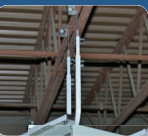

QUICK-SLING

Quick-Sling Quick Swivel SPECS QSWI 1000

Each arm attaches to wood using 2 zip screws for stability & a 4" through bolt & wing nut for security. It can also be installed to steel utilizing our steel beam adapters.

Extension arms individually adjust in one inch increments using thumb screws & wing nuts for speed & versatility. This "U" mount installs as high as 19.5" or as low as 27.5" on flat or pitched roofs.

Our Quick Swivel is made with 14-gauge steel able to hold 200 lbs. The swivel allows for a 360° rotation for setting the perfect direction of air flow.

12 points of anti-vibration isolation is provided along with 3 hitch-pins for the "H" bracket which add to the safety & sturdiness of the Quick Swivel.

Installation can be accomplished in minutes because all necessary hardware is provided. Attaching a Quick Swivel to your unit is fast & stress-free.

The Quick Swivel can easily be installed in residential or commercial applications. Turn the Swivel in any direction you need then lock it in place, it's that quick.

Patent Pending

Quick-Sling's Quick Swivel provides you with a non-swinging, rotating platform that is quick, safe, stable and affordable.